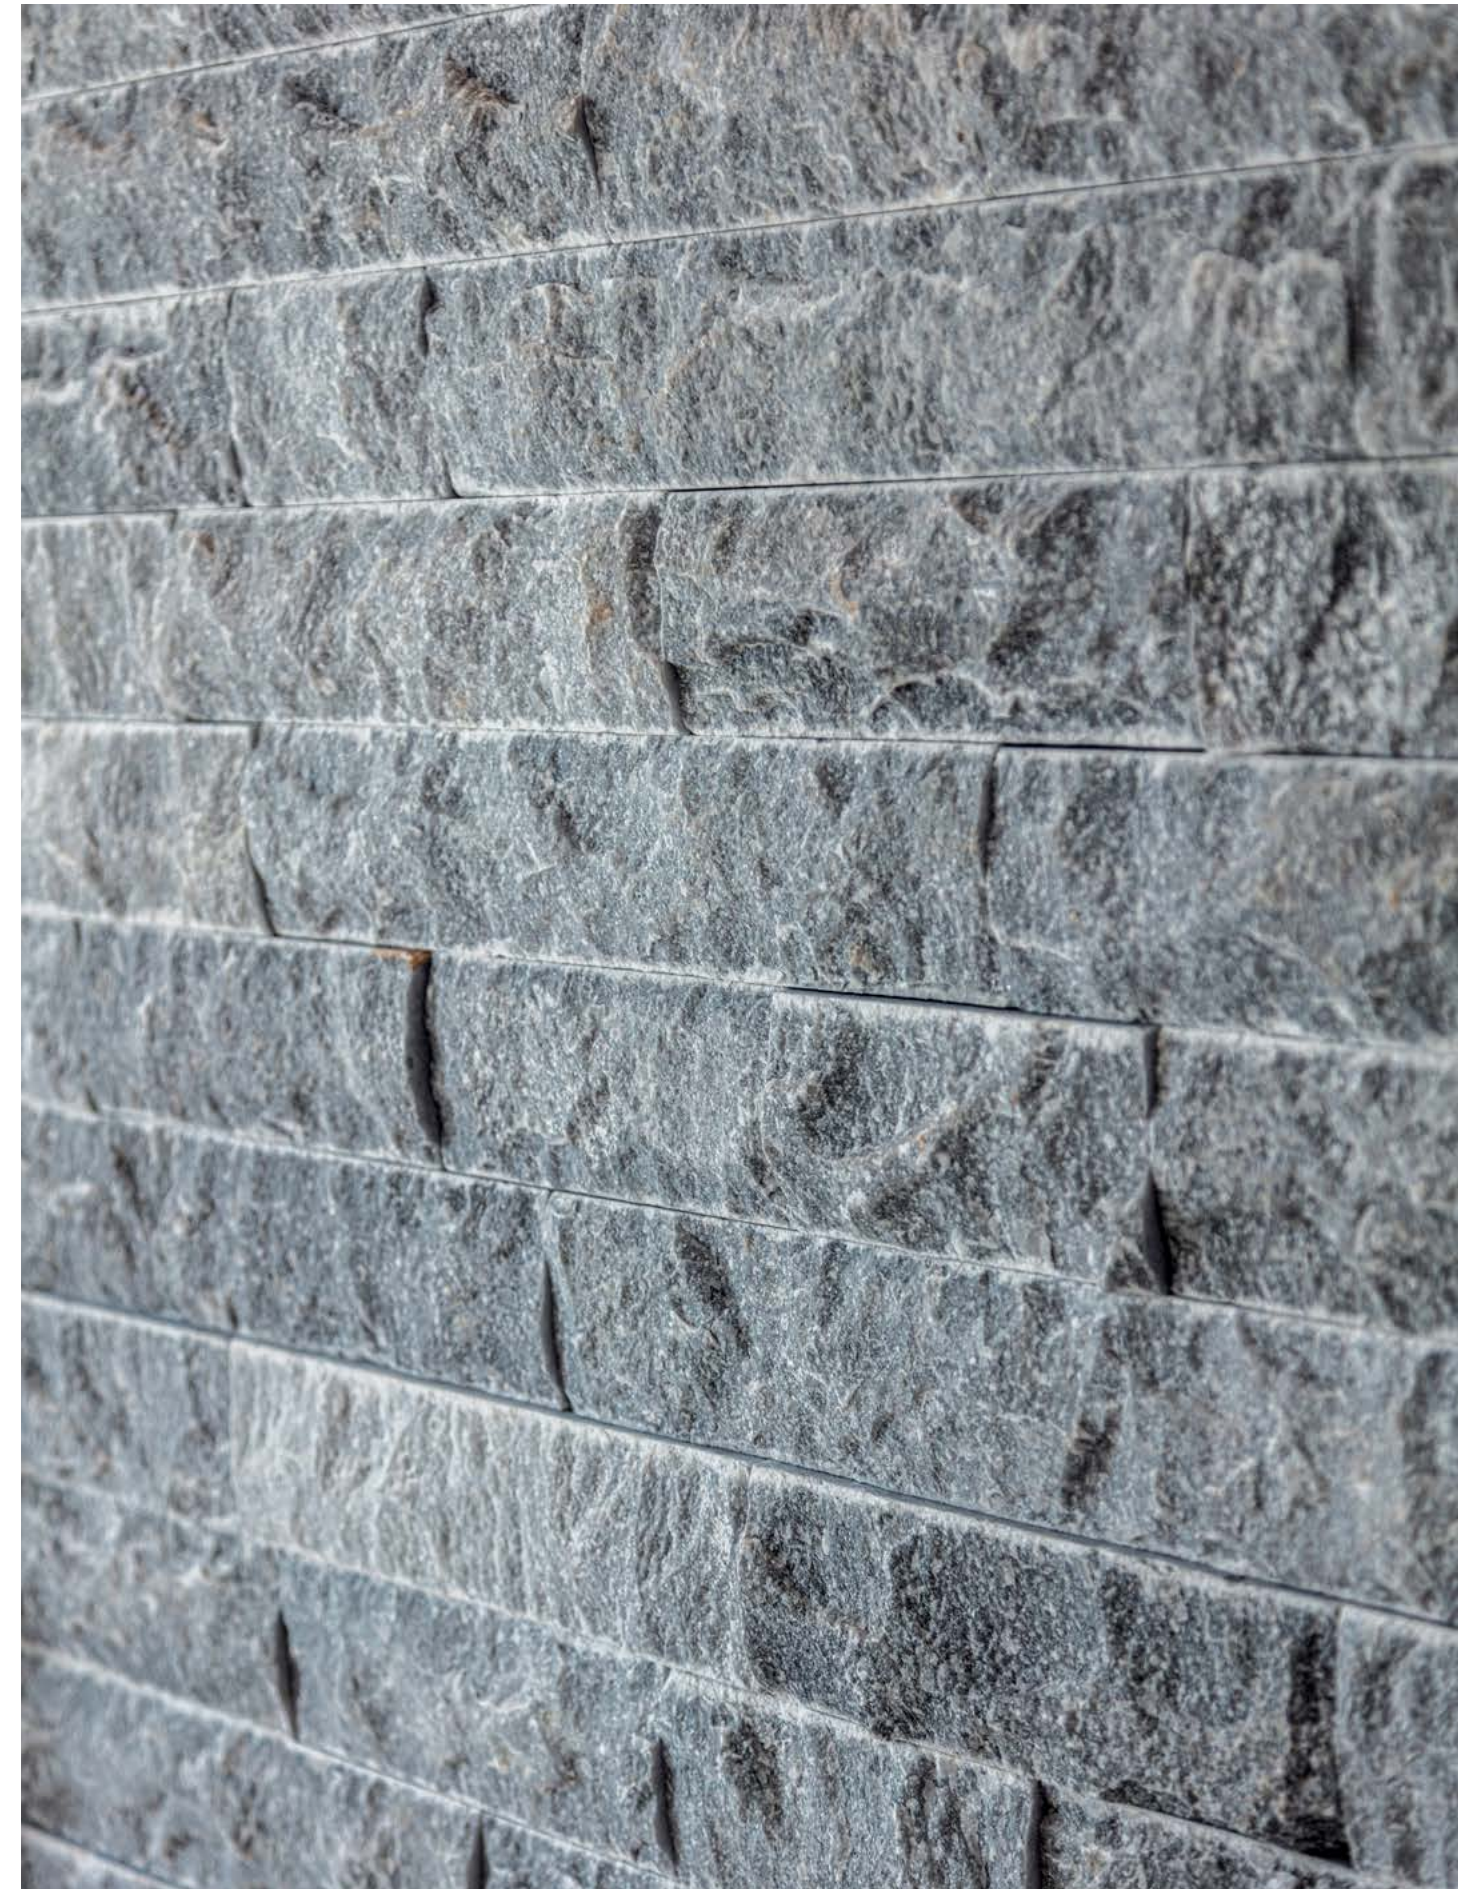

Product Kod	IPKM 2040
Product	Alexandre Black
Finish	Splitface
Material Type	Marble
Application Area	Wall

Product Size			
5X10	5X15	5X20	5XFL
7.5X15	7.5X20	7.5FL	
10X30	10X40	10XFL	
15X30	15XFL