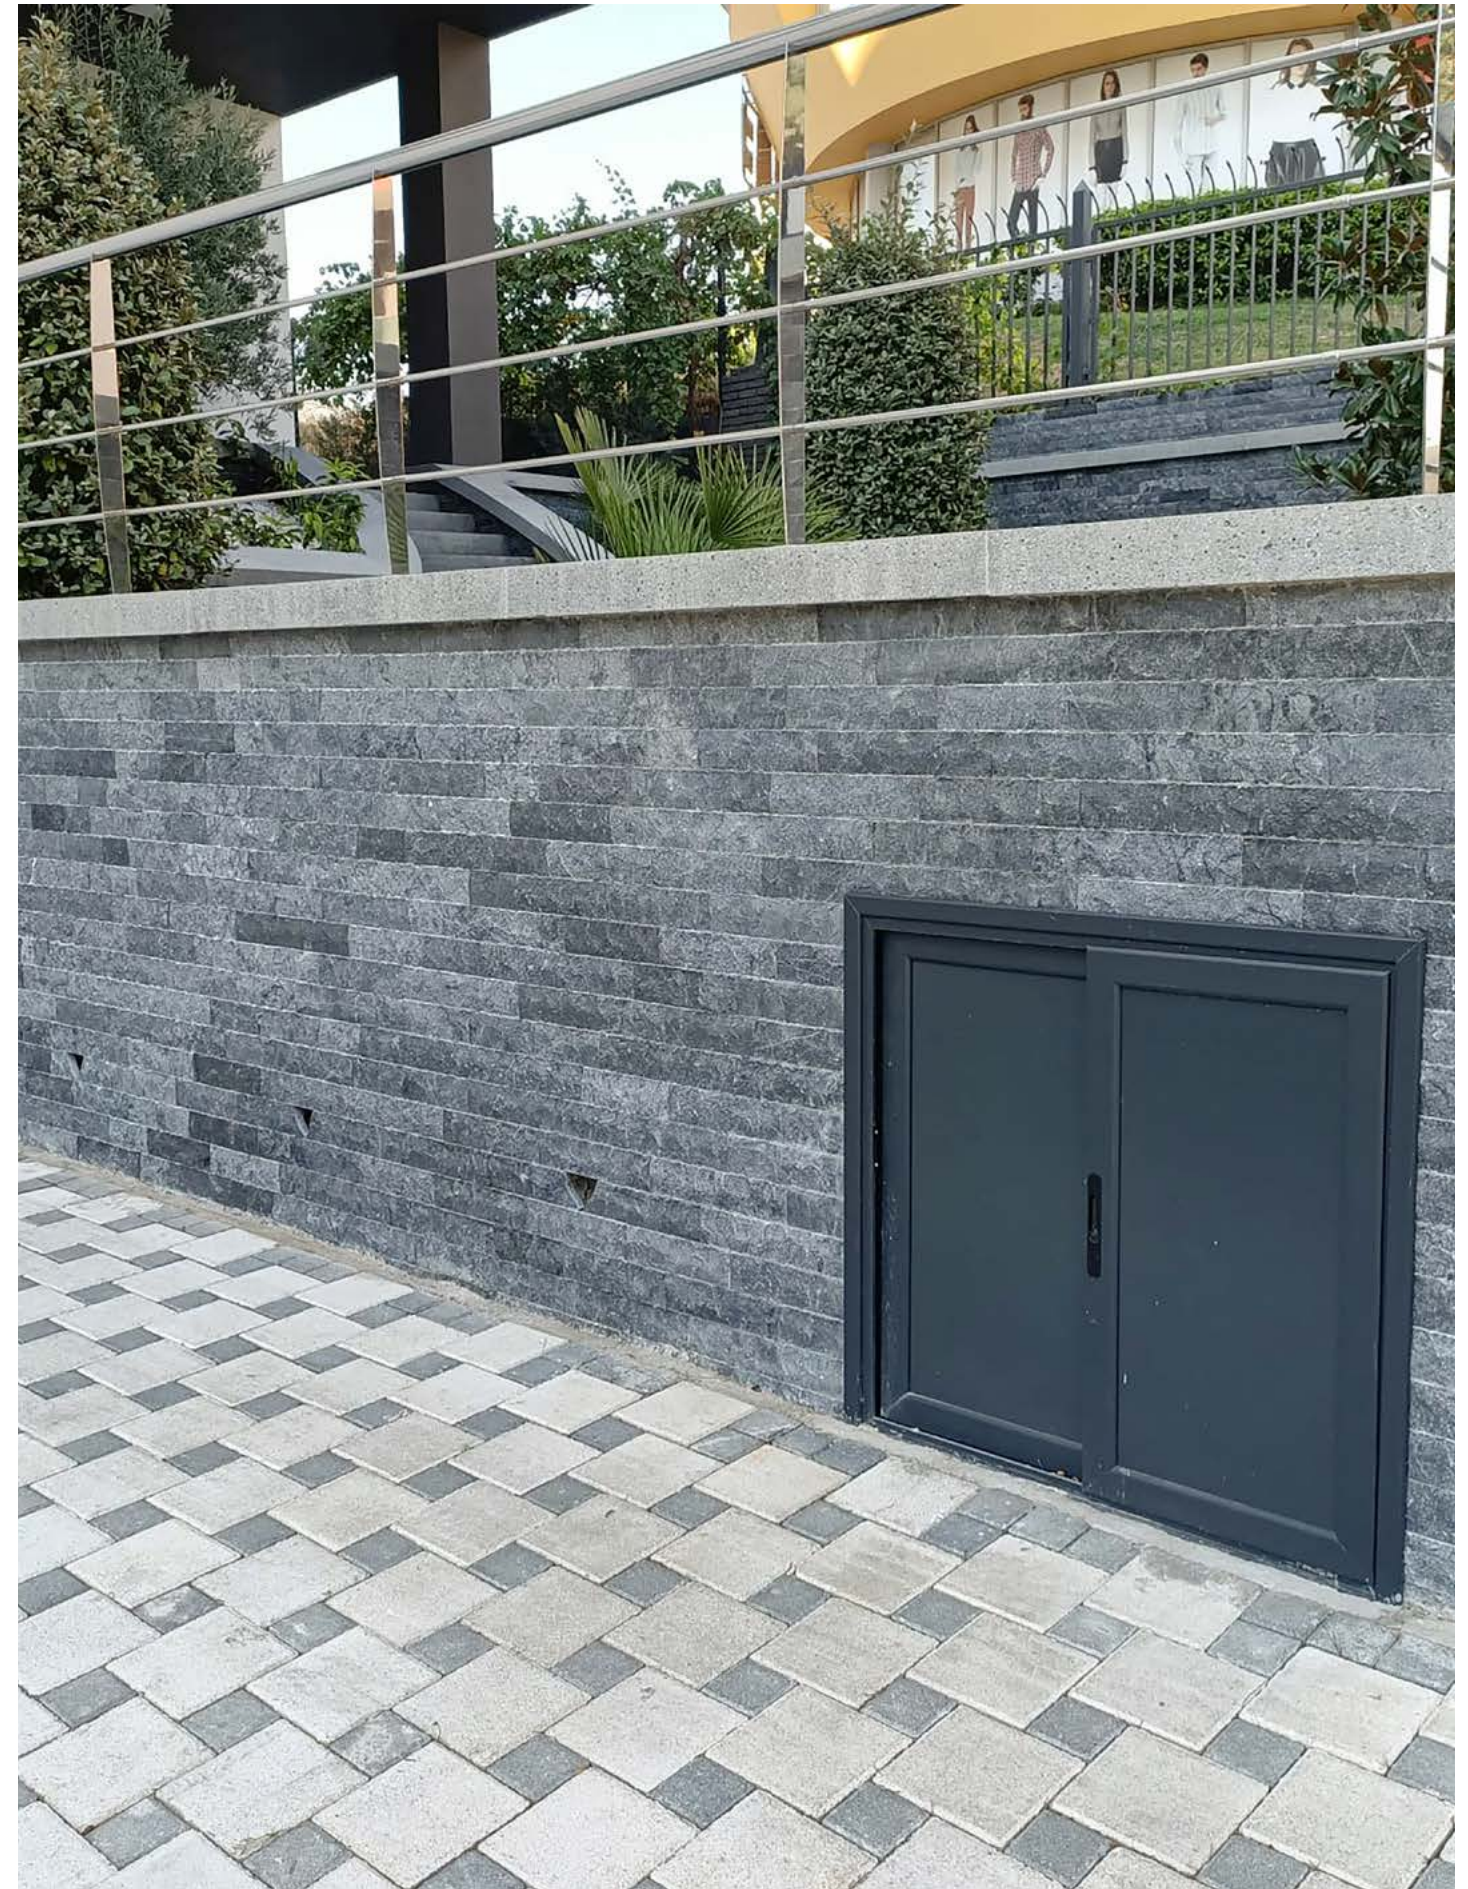

Marble Collections

Product Kod	IPKM 2000
Product	Bianco White
Finish	Splitface
Material Type	Marble
Application Area	Wall

Product Size			
5X10	5X15	5X20	5XFL
7.5X15	7.5X20	7.5FL	
10X30	10X40	10XFL	
15X30	15XFL		

Product Kod	IPKM 2010
Product	Blue Stone
Finish	Splitface
Material Type	Marble
Application Area	Wall

Product Size			
5X10	5X15	5X20	5XFL
7.5X15	7.5X20	7.5FL	
10X30	10X40	10XFL	
15X30	15XFL		

Product Kod	IPKM 2020
Product	Tiger Skin
Finish	Splitface
Material Type	Marble
Application Area	Wall

Product Size			
5X10	5X15	5X20	5XFL
7.5X15	7.5X20	7.5FL	
10X30	10X40	10XFL	
15X30	15XFL