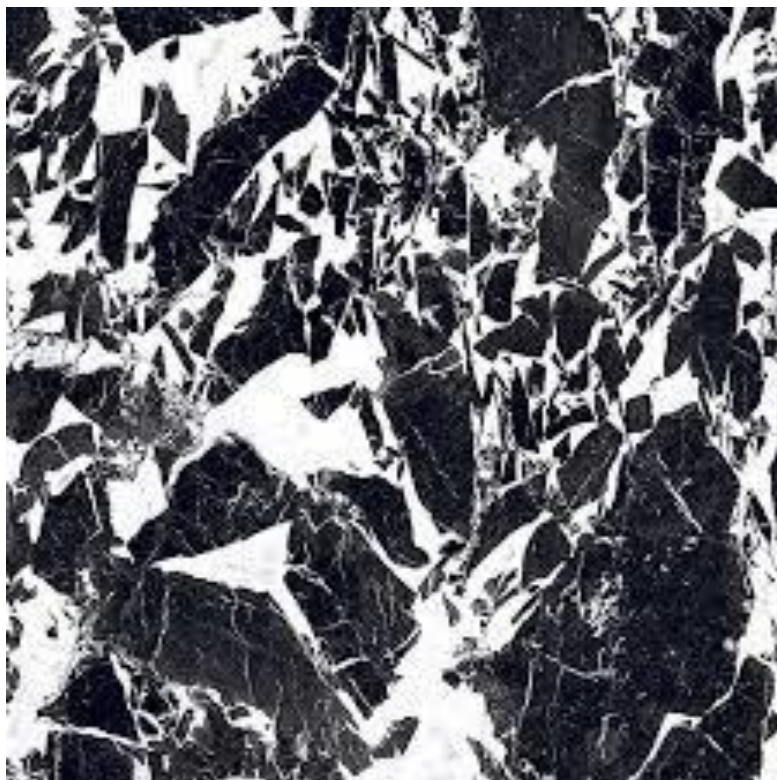

B&W_MARBLE FRAGMENT GLO 80X80 RETT 10MM	m²/sqm	1.003,52
B&W_MARBLE FRAGMENT HIGH-GLOSSY 40X80 R 10MM	m²/sqm	2.288,64
B&W_MARBLE FRAGMENT R9 NAT 40X80 RETT 10MM	m²/sqm	763,20
B&W_MARBLE FRAGMENT R9 NAT 80X80 RETT 10MM	m²/sqm	439,04