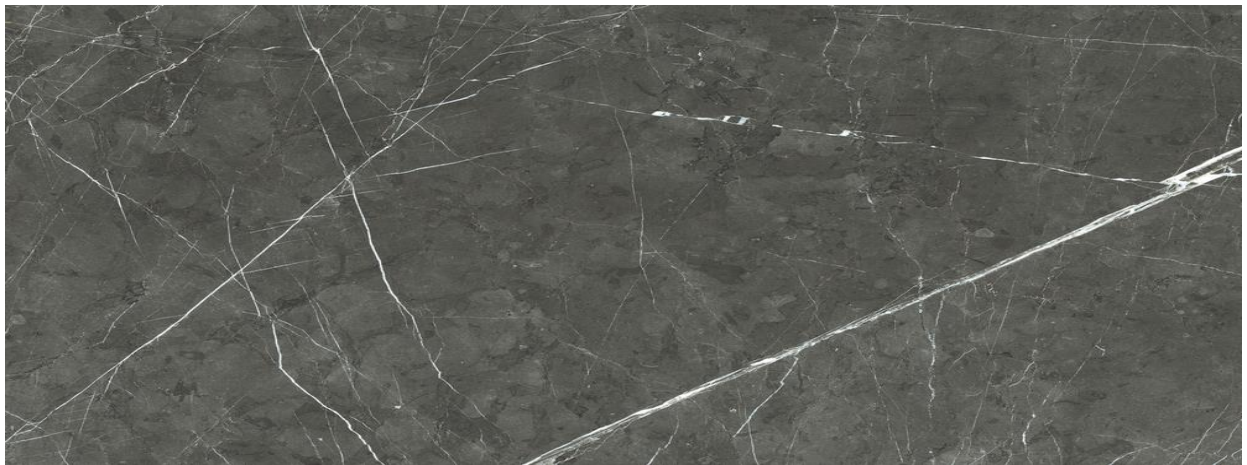

PREXIOUS REX CHARMING AMBER MAT 30X120 R 10MM

m²/sqm

164,16