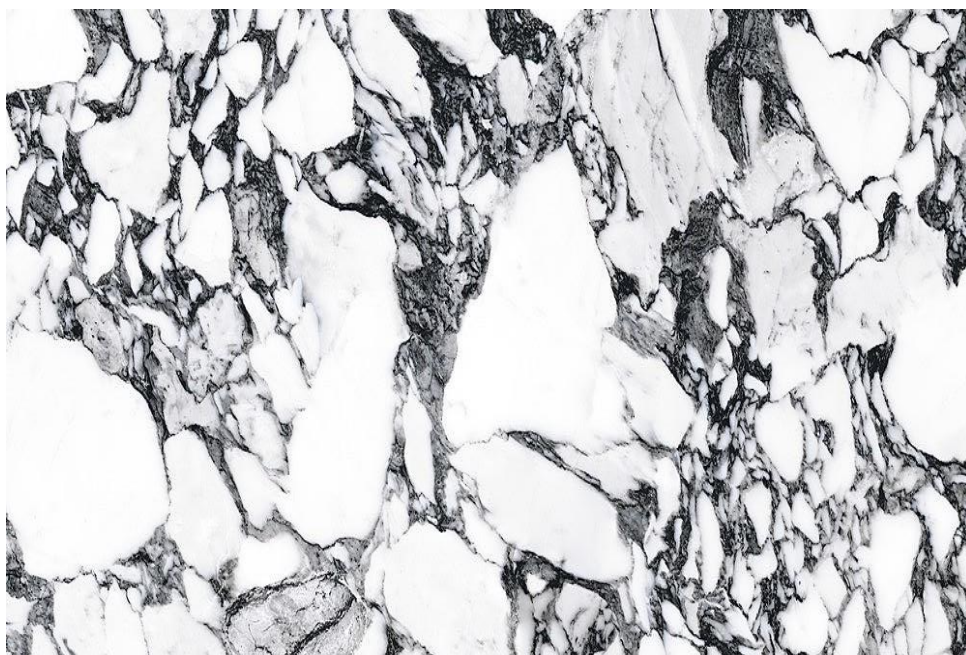

B&W_MARBLE PEBBLE HIGH-GLOSSY 30X60 RET 10MM	m²/sqm	1.546,56
B&W_MARBLE PEBBLE HIGH-GLOSSY 40X80 RET 10MM	m²/sqm	1.326,72
B&W_MARBLE PEBBLE HIGH-GLOSSY 60X60 RET 10MM	m²/sqm	2.859,84
B&W_MARBLE PEBBLE R9 NAT 30X60 RETT 10MM	m²/sqm	1.756,08
B&W_MARBLE PEBBLE R9 NAT 40X80 RETT 10MM	m²/sqm	881,28
B&W_MARBLE PEBBLE R9 NAT 60X60 RETT 10MM	m²/sqm	1.793,88