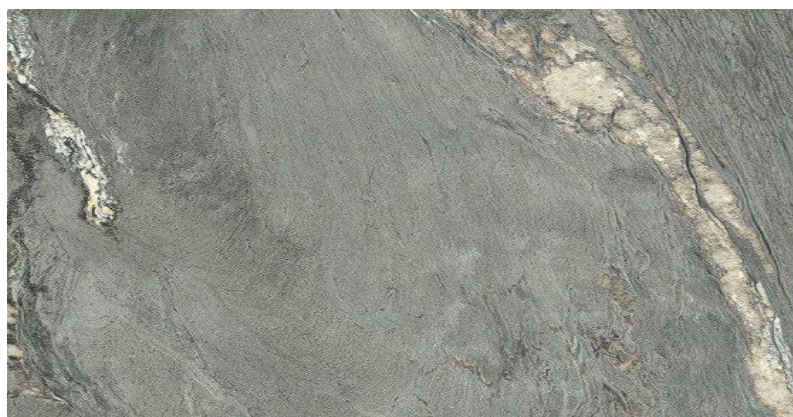

ANTIQUE MAJESTIC MARBLE 03 LUC 30X60 RET 10MM

m²/sqm 1.994,76