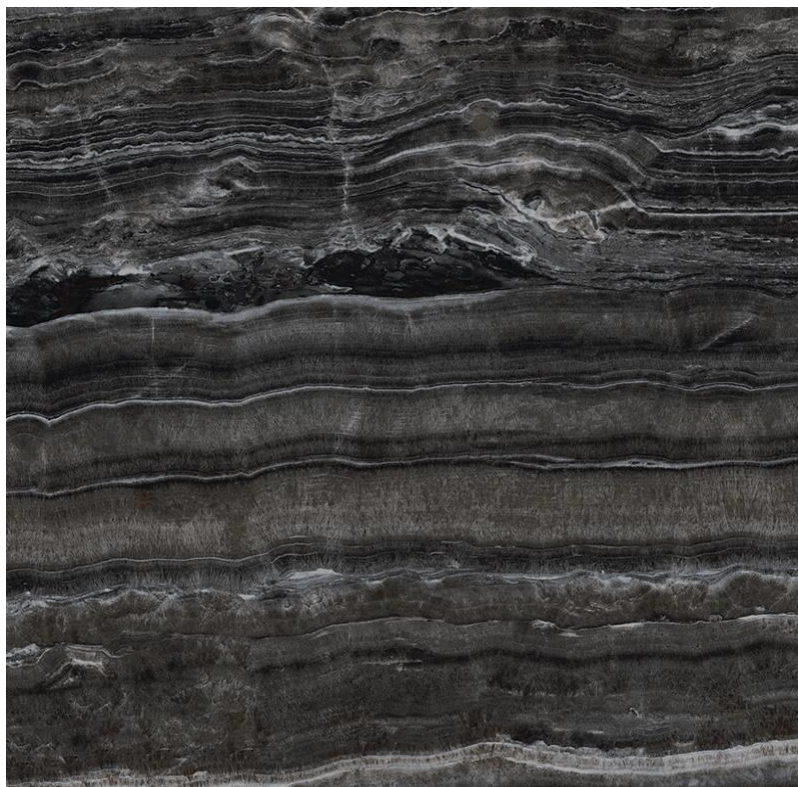

ONYX OF CERIM SHADOW LUC 30X120 RET 10MM	m²/sqm	361,80
ONYX OF CERIM SHADOW NAT 30X120 RET 10MM	m²/sqm	288,36
ONYX OF CERIM SHADOW NAT 60X60 RET 10MM	m²/sqm	1.557,36